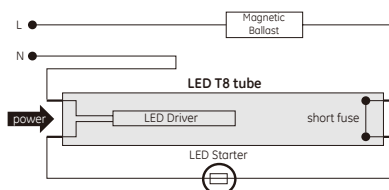

Better color, comfortable light

- CRI 80, more true to color
- Glass tube, deliver more comfortable and even light

Easy for retrofit & installation

- Directly replace existing T8 magnetic system
- Rewiring to retrofit T8 electronic system

Installation Diagram

Ordering Logic

SKU	Product Description	CCT (K)	Voltage (V)	Length (mm)	Power (W)	Lumens (Lm)	Beam Angle	CRI	Rated Life (hrs)	Bulb Base	Pack Qty.	Packing
74155E	LED8/T8/830/220-240V/Basic/GS/BX	3000	220-240	600	8	700	200	80	20000	G13	20	Retail
74156E	LED8/T8/840/220-240V/Basic/GS/BX	4000	220-240	600	8	800	200	80	20000	G13	20	Retail
74158E	LED8/T8/865/220-240V/Basic/GS/BX	6500	220-240	600	8	800	200	80	20000	G13	20	Retail
74159E	LED16/T8/830/220-240V/Basic/GS/BX	3000	220-240	1200	16	1450	200	80	20000	G13	20	Retail
74161E	LED16/T8/840/220-240V/Basic/GS/BX	4000	220-240	1200	16	1600	200	80	20000	G13	20	Retail
74162E	LED16/T8/865/220-240V/Basic/GS/BX	6500	220-240	1200	16	1600	200	80	20000	G13	20	Retail