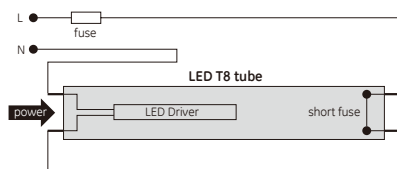

Better color, comfortable light

- CRI 80, more true to color
- Glass tube, deliver more comfortable and even light

Easy for retrofit & installation

- Directly replace existing T8 magnetic system
- Rewiring to retrofit T8 electronic system

Installation Diagram

Ordering Logic

SKU	Product Description	CCT (K)	Voltage (V)	Length (mm)	Power (W)	Lumens (Lm)	Beam Angle	CRI	Rated Life (hrs)	Bulb Base	Pack Qty.	Packing
74155E	LED8/T8/830/220-240V/Basic/GS/BX	3000	220-240	600	8	700	200	80	20000	G13	20	Retail
74156E	LED8/T8/840/220-240V/Basic/GS/BX	4000	220-240	600	8	800	200	80	20000	G13	20	Retail
74158E	LED8/T8/865/220-240V/Basic/GS/BX	6500	220-240	600	8	800	200	80	20000	G13	20	Retail
74159E	LED16/T8/830/220-240V/Basic/GS/BX	3000	220-240	1200	16	1450	200	80	20000	G13	20	Retail
74161E	LED16/T8/840/220-240V/Basic/GS/BX	4000	220-240	1200	16	1600	200	80	20000	G13	20	Retail
74162E	LED16/T8/865/220-240V/Basic/GS/BX	6500	220-240	1200	16	1600	200	80	20000	G13	20	Retail